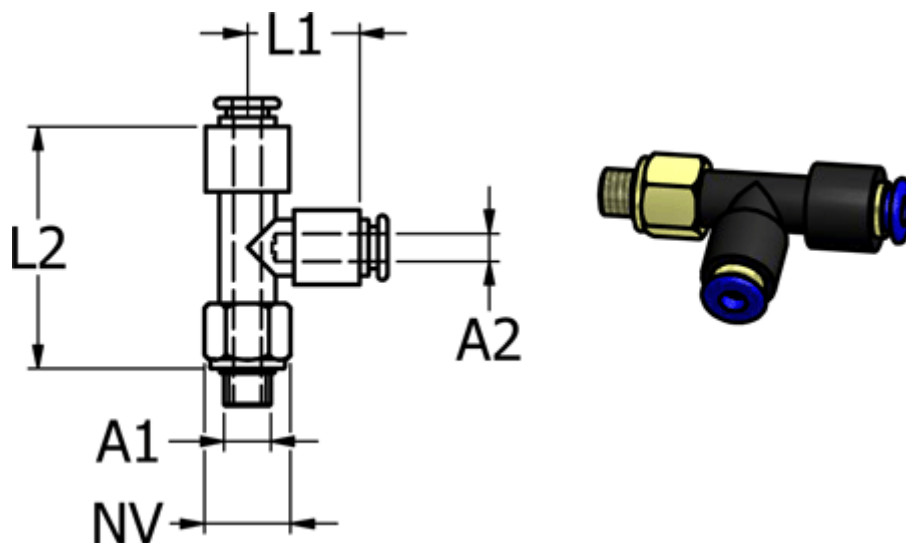

Article number: 586PD56

Description: Mini Push-in PD56, Tee, swivel, $\text{Ø}6/\text{Ø}6/\text{M}5$

Measures

Ext. hose diameter A2	= 6 mm
L1	= 14.5
L2	= 32.7
NV	= 8
Thread A1	= M5